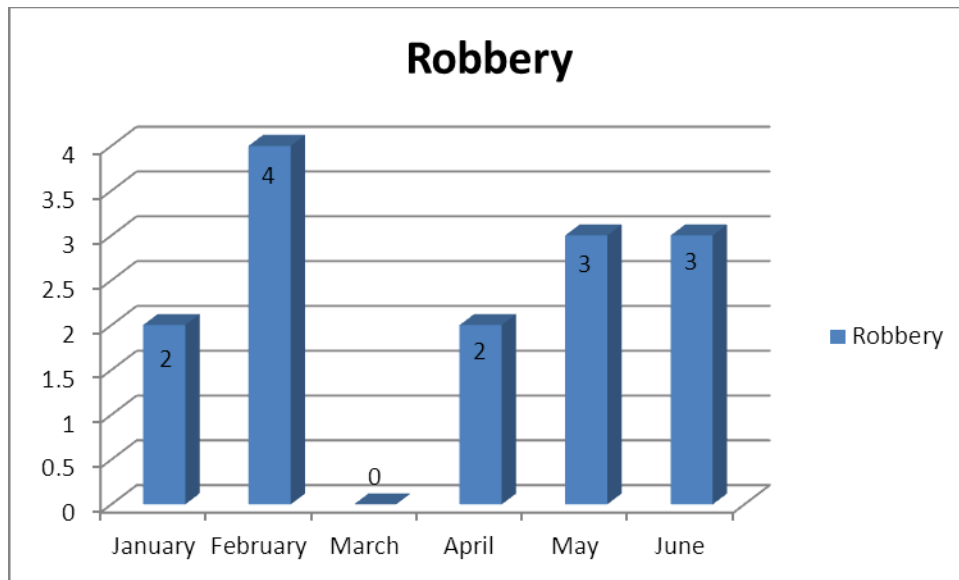

# Delta Police Department

Criminal Intelligence Section

Monthly Crime  
Bulletin (June 2014)

2014/06/01 to 2014/06/30

## 2014 Delta Crime Trends

2014 Stats Comparison by Month

Date: 2014/07/04

2014/06/01 to 2014/06/30