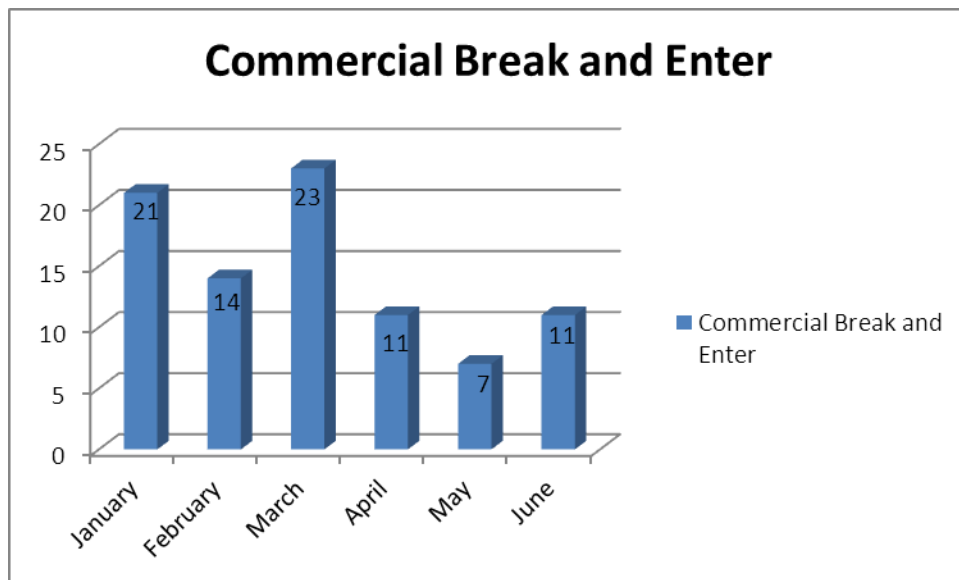

# Delta Police Department

Criminal Intelligence Section

Monthly Crime  
Bulletin (June 2014)

2014/06/01 to 2014/06/30

## 2014 Delta Crime Trends

2014 Stats Comparison by Month

Date: 2014/07/04

2014/06/01 to 2014/06/30